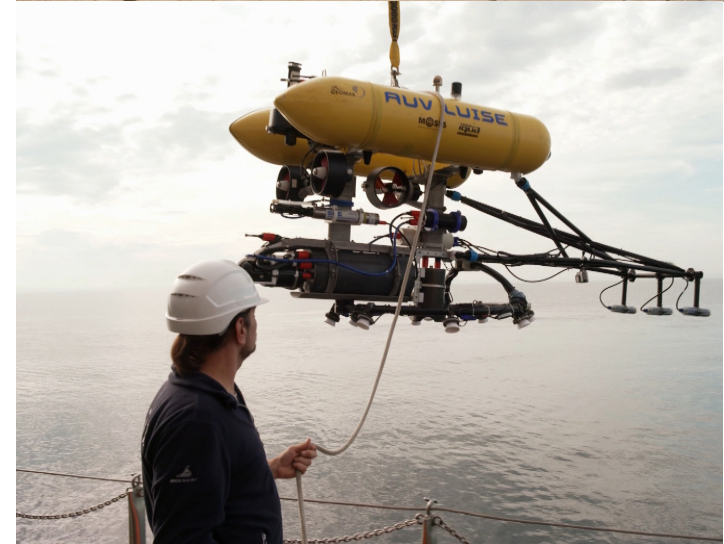

[Screener: The Most Dangerous Ways to School](#) | Password: Quintus2015

EXPLOSIVE WATERS S1

2x60' (S1), 2x60' (S2) | Producer: WeltN24 | Production Year: 2026 | Available: ENG

Mines, bombs, and torpedoes are rotting on the bottom of the Baltic Sea, releasing toxic explosives. After World War II, huge amounts of munitions were dumped into the sea—now they must be removed. It's a globally unique cleanup effort. This documentary follows bomb disposal teams and scientists as they tackle this massive challenge and explore the history of weapons that remain dangerous to this day.

[Screener: Explosive Waters](#) | Password: Quintus2015

NATO TIGERS -ELITE TORNADO OF THE BUNDESWEHR

2x60' | Producer: WeltN24 | In Production | Available: ENG

Meet the pilots of the real Top Gun Team: The NATO TIGERS. They race low over the Harz mountains, rehearse real combat scenarios above the North Sea, and defy gravity in the cockpit. The pilots of Tactical Air Force Wing 51 "Immelmann" in Schleswig form the backbone of Germany's Tornado fleet — and are part of the NATO Tiger Association, the exclusive club of tiger squadrons. This documentary follows the "51 Tigers" through their daily routines, always operating at the limits of technology, physical endurance, and teamwork.

[Screener: NATO Tigers](#) | Password: Quintus2015